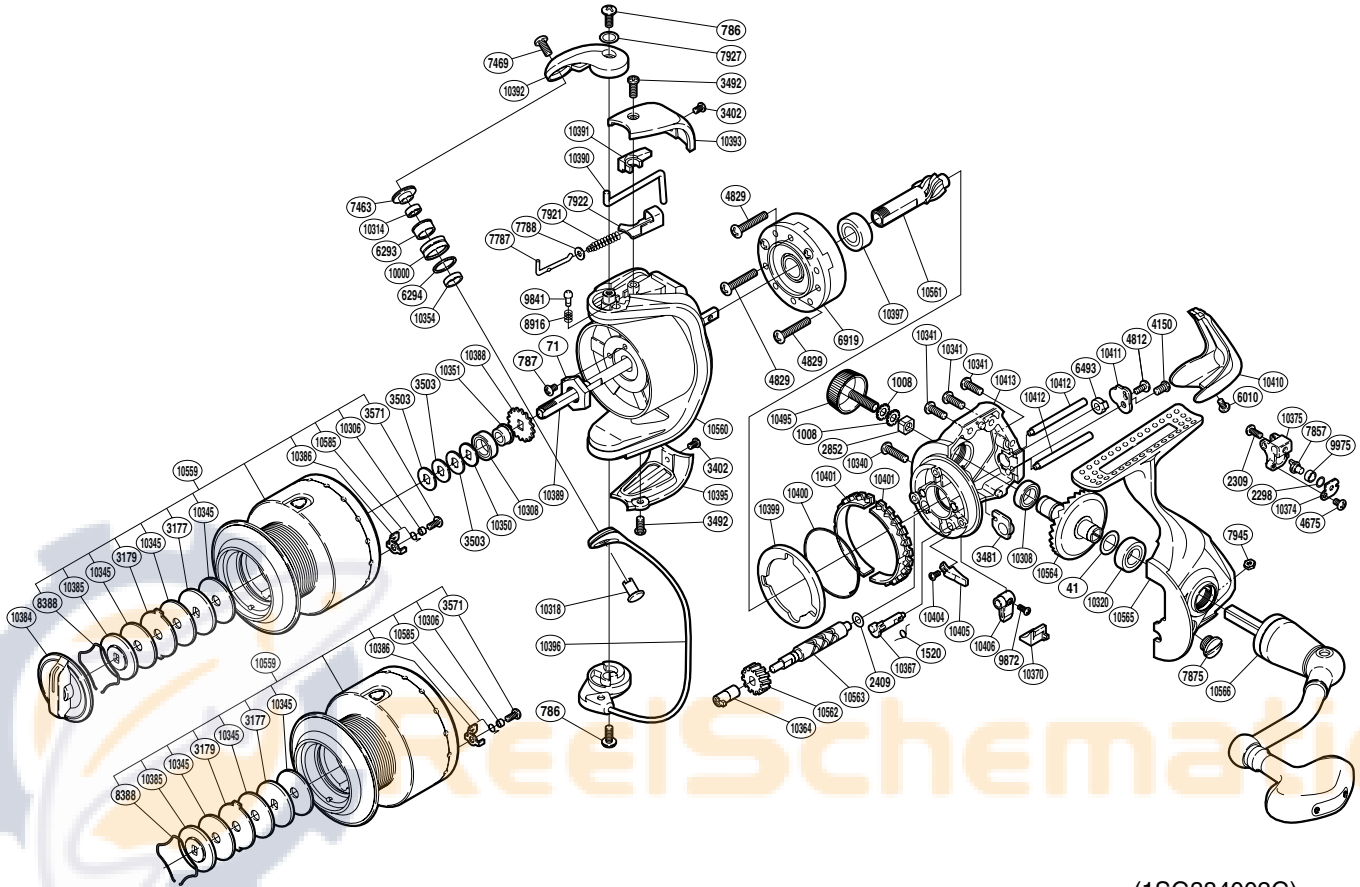

SHIMANO®

TWIN POWER 

TP-4000FB

(1SG384002G)

Part No.	Description	Part No.	Description	Part No.	Description
RD 0041	Washer	RD 7857	Oscillating Pawl	RD10386	Drag Click
RD 0071	Rotor Nut	RD 7875	Oil Cap	RD10388	Spool Support
RD 0786	Screw	RD 7921	Bail Spring	RD10389	Main Shaft
RD 0787	Screw	RD 7922	Bail Spring Seat	RD10390	Bail Trip Lever
RD 1008	Handle Lock Washer	RD 7927	Washer	RD10391	Bail Trip Cover
RD 1520	Anti-Reverse Cam Spring	RD 7945	Nut	RD10392	Bail Arm
RD 2298	Spacer	RD 8388	Drag Washers Retainer	RD10393	Bail Spring Cover
RD 2309	Screw	RD 8916	Click Spring	RD10395	Bail Hold Support Guard
RD 2409	Spacer	RD 9841	Click Pin	RD10396	Bail Assembly
RD 2852	Handle Screw Lock	RD 9872	Screw	RD10397	Ball Bearing
RD 3177	Key Washer	RD 9975	Oscillating Slider Bushing	RD10399	Friction Ring Collar
RD 3179	Eared Washer	RD10000	Line Roller	RD10400	Friction Spring
RD 3402	Screw	RD10306	Drag Click Collar	RD10401	Friction Ring
RD 3481	Bushing	RD10308	Ball Bearing	RD10404	Screw
RD 3492	Screw	RD10314	Ball Bearing	RD10405	Bail Trip Strike
RD 3503	Spool Washer	RD10318	Line Roller Support	RD10406	Anti-Reverse Lever
RD 3571	Screw	RD10320	Ball Bearing	RD10410	Rear Protector
RD 4150	Screw	RD10340	Screw	RD10411	Worm Shaft Retainer
RD 4675	Screw	RD10341	Screw	RD10412	Oscillating Guide
RD 4812	Screw	RD10345	Drag Washer	RD10413	Body
RD 4829	Screw	RD10350	Spool Support B	RD10495	Handle Screw Cap
RD 6010	Screw	RD10351	Bearing Bushing	RD10559	Spool Assembly
RD 6293	Line Roller Bushing	RD10354	Bearing Spacer	RD10560	Rotor
RD 6294	Line Roller Spacer	RD10364	Worm Bushing (front)	RD10561	Pinion Gear
RD 6493	Worm Bushing (rear)	RD10367	Anti-Reverse Cam	RD10562	Idle Gear
RD 6919	Roller Clutch Assembly	RD10370	Anti-Reverse Lever Cover	RD10563	Worm Shaft
RD 7463	Line Roller Washer	RD10374	Oscillating Pawl Cover	RD10564	Drive Gear
RD 7469	Screw	RD10375	Oscillating Slider	RD10565	Side Cover
RD 7787	Bail Spring Guide A	RD10384	Drag Knob	RD10566	Handle Assembly
RD 7788	Spring Guide A Support	RD10385	Key Washer	RD10585	Click Spring